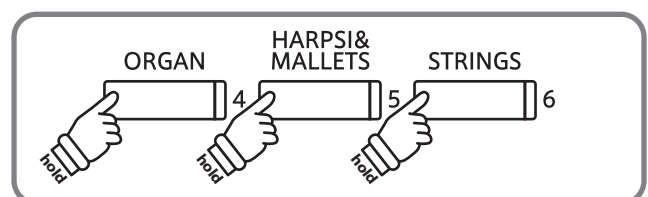

Software Update (CS9)

This document contains instructions for updating the system software of the CS9 digital piano. Please read these instructions thoroughly before attempting to perform the software update.

1. Prepare the USB memory device

Copy the CS9__040.SYS update file to the root folder of a USB memory device.

* The USB device should be formatted to the 'FAT' or 'FAT32' filesystem.

2. Connect the USB memory device

While the instrument is turned off:

Connect the prepared USB memory device to the USB port.

3. Start the update

Press and hold the **EFFECTS**, **▼**, and **REVERB** buttons, then turn on the instrument.

The update process will start automatically after a few seconds, with status messages shown in the LCD display.

```
Flash Programing  
by USB Memory
```

* Do not remove the USB memory device while the software update is in progress.

4. Disconnect the USB memory device

After approximately 30 seconds, a message will be shown in the LCD display, indicating that the software update has been successful.

```
CS9__040.SYS  
Boot End
```

Disconnect the USB memory device, then turn the instrument off and on. The updated software will be used automatically.

* If the software update is unsuccessful, restart the process from step 1.

■ Checking the software version

To double check that the software update has been successful, press and hold the **ORGAN**, **HARPSI&MALLETS**, and **STRINGS** buttons, then turn on the instrument.

The current software version will be shown in the LCD display.

* Turn the instrument off and on to return to normal operation.