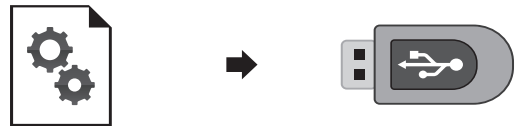

Software Update (CS9)

This document contains instructions for updating the system software of the CS9 digital piano. Please read these instructions thoroughly before attempting to perform the software update.

1. Prepare the USB memory device

Copy the CS9__040.SYS update file to the root folder of a USB memory device.

* The USB device should be formatted to the 'FAT' or 'FAT32' filesystem.