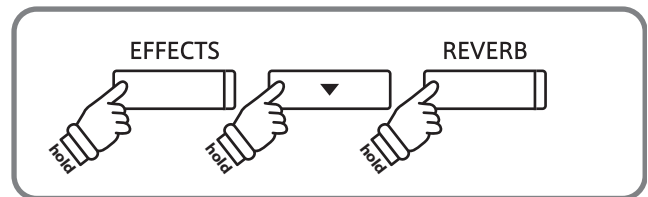

While the instrument is turned off:

Connect the prepared USB memory device to the USB port.

3. Start the update

Press and hold the **EFFECTS**, **▼**, and **REVERB** buttons, then turn on the instrument.

The update process will start automatically after a few seconds, with status messages shown in the LCD display.

```
Flash Programing  
by USB Memory
```

* Do not remove the USB memory device while the software update is in progress.